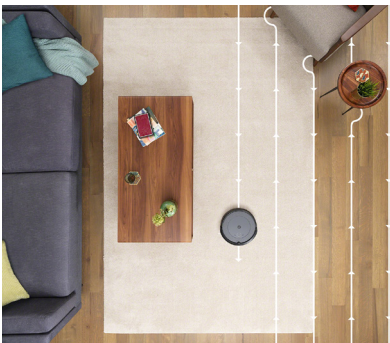

Take cleaning
off your mind

i3

Roomba® Robot Vacuum

Navigates purposefully and logically

Gets the job done. Intelligent, straight line navigation uses floor tracking sensors to clean purposefully and logically in neat rows.

Roomba® i3 features:

Purposeful. Logical. Neat.

Won't stop till the job is done. Purposefully and logically cleans in neat rows and uses floor tracking sensors to navigate your home. When its running low on battery it recharges and resumes right where it left off, ensuring a complete clean.